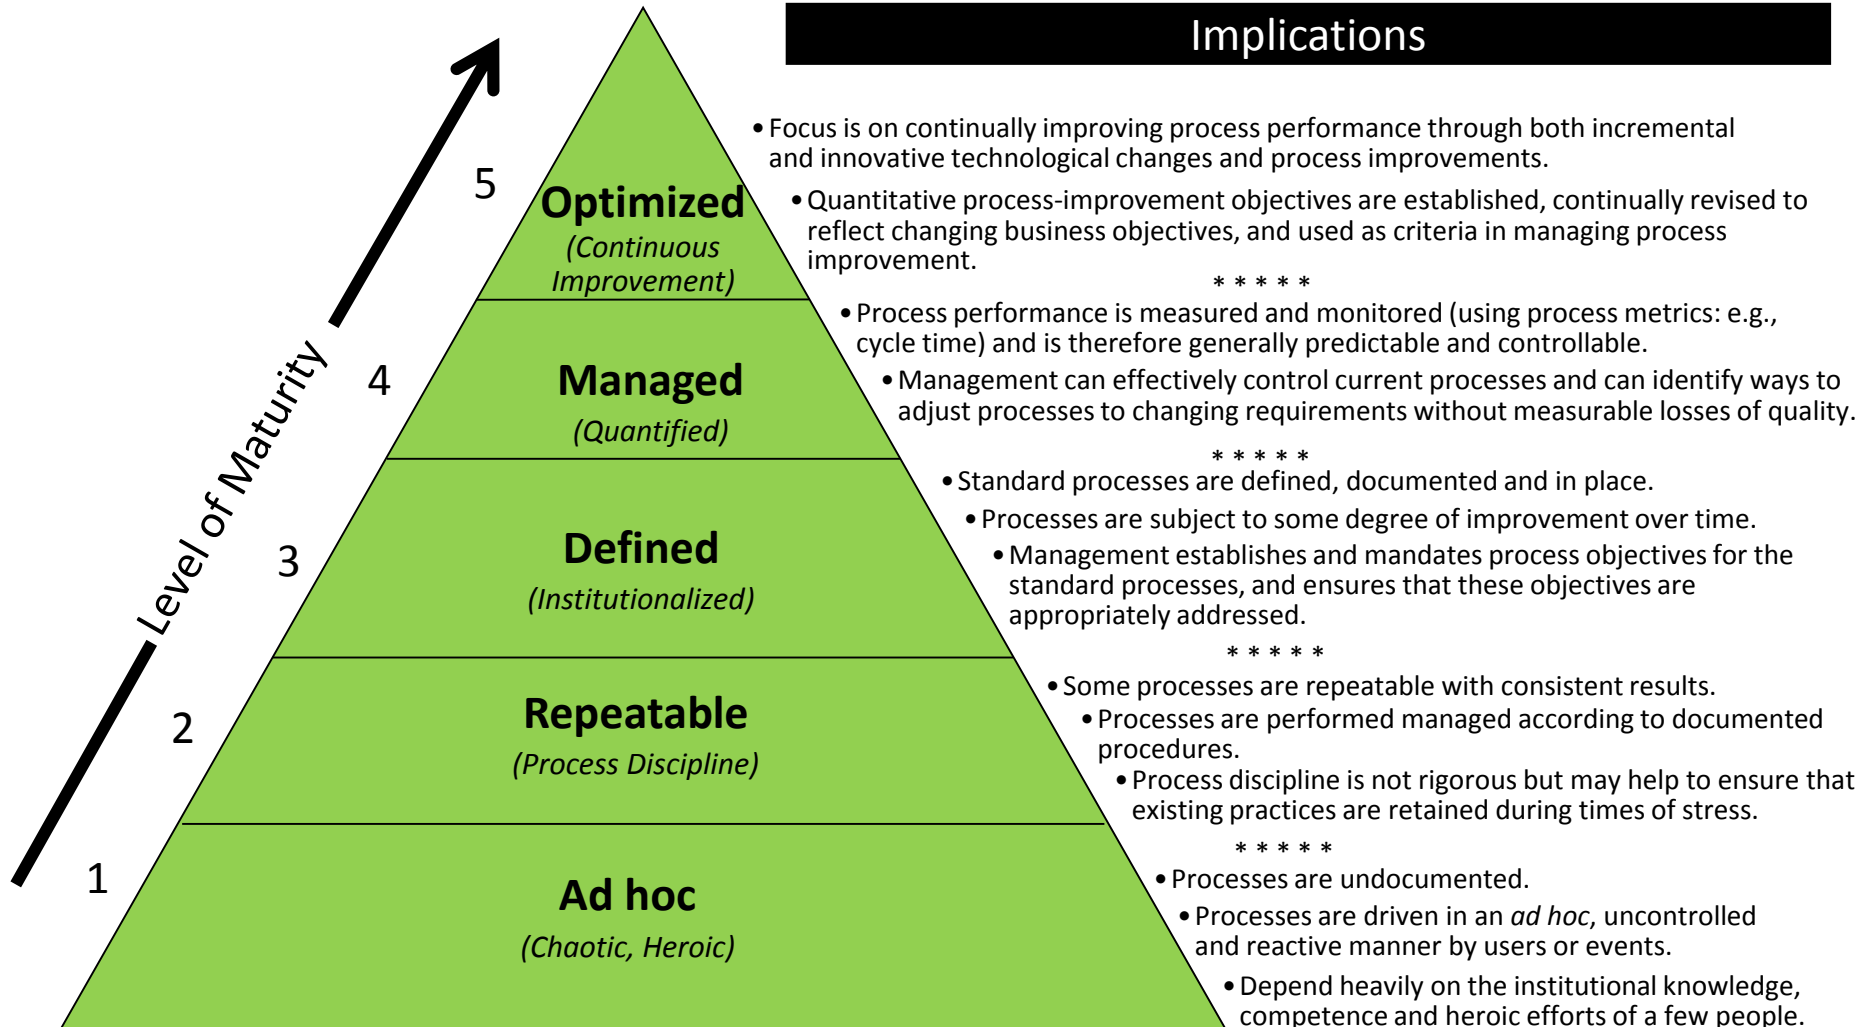

Capability Maturity Model*

* The model illustrated above was adapted by StraightUp Management Solutions from the Capability Maturity Model (CMM) developed by the Software Engineering Institute and promoted by the CMMI Institute.